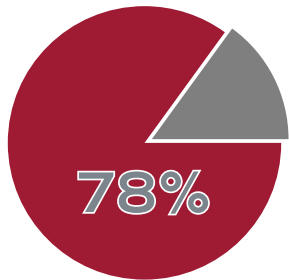

FIRST DESTINATION

SURVEY RESULTS: Undergraduate August '18

College of Engineering

56 RESPONSES FROM
72 GRADUATES
KNOWLEDGE RATE: **78%**

91% POSITIVE OUTCOME
(students employed full-time or part-time, attending graduate or professional school, or in the military or other service)

IMMEDIATE PLANS

STARTING SALARIES

The average annual starting salary for reporting graduates was

\$67,834

with a range of **\$48,000 - \$101,000**

POSITIVE CAREER OUTCOMES + STARTING SALARIES BY MAJOR

Aerospace Eng.	Architectural Eng.	Chemical Eng.	Civil Eng.	Computer Science	Construction Eng.	Electrical Eng.
100%	N/A	87%	86%	100%	N/A	100%
100% knowledge rate		65% knowledge rate	100% knowledge rate	100% knowledge rate		80% knowledge rate
\$62,904 \$50,000 - \$70,000	N/A	\$67,985 \$38,459 - \$102,000	\$55,348 \$29,120 - \$62,400	\$74,477 \$50,000 - \$106,000	N/A	\$66,381 \$47,000 - \$85,000
Environmental Eng.	Mechanical Eng.	Metallurgical & Materials Eng.				
N/A	96%	N/A				
	76% knowledge rate					
N/A	\$65,184 \$40,000 - \$102,000	N/A				