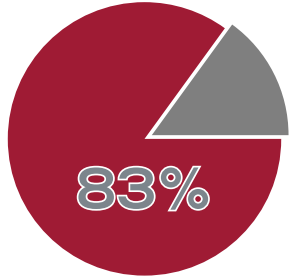

FIRST DESTINATION

SURVEY RESULTS: Undergraduate May '18

College of Engineering

468 RESPONSES FROM
563 GRADUATES
KNOWLEDGE RATE: **83%**

94% POSITIVE OUTCOME
(students employed full-time or part-time, attending graduate or professional school, or in the military or other service)

IMMEDIATE PLANS

STARTING SALARIES

The average annual starting salary for reporting graduates was

\$65,859

with a range of **\$29,120 - \$106,000**

POSITIVE CAREER OUTCOMES + STARTING SALARIES BY MAJOR

Major	Positive Outcome Rate	Knowledge Rate	Average Starting Salary	Salary Range
Aerospace Eng.	88%	84%	\$62,904	\$50,000 - \$70,000
Architectural Eng.	89%	90%	N/A	
Chemical Eng.	95%	85%	\$67,985	\$38,459 - \$102,000
Civil Eng.	98%	78%	\$55,348	\$29,120 - \$62,400
Computer Science	100%	83%	\$74,477	\$50,000 - \$106,000
Construction Eng.	100%	73%	N/A	
Electrical Eng.	91%	80%	\$66,381	\$47,000 - \$85,000
Environmental Eng.	100%	80%	N/A	
Mechanical Eng.	94%	84%	\$65,184	\$40,000 - \$102,000
Metallurgical & Materials Eng.	100%	88%	N/A	